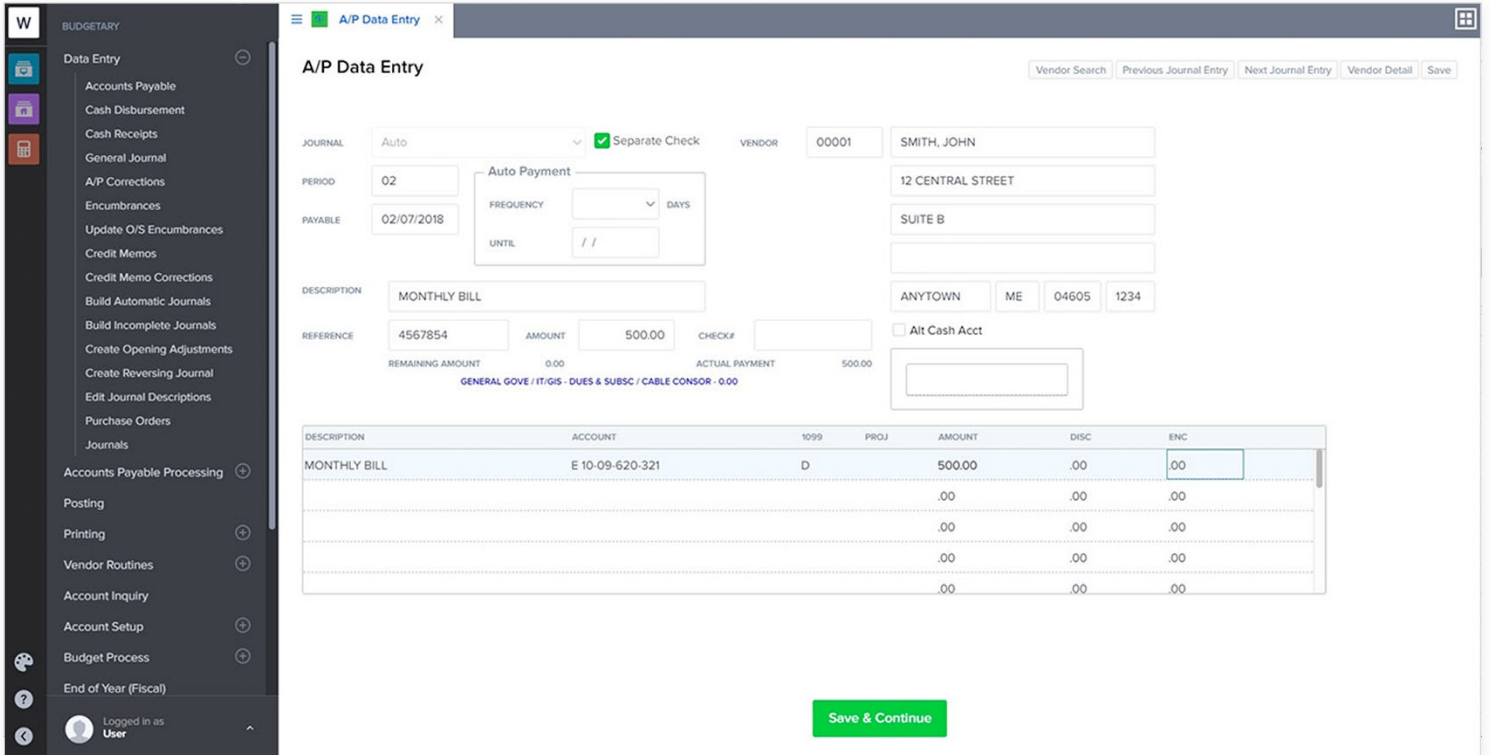

About Harris Local Government

For over 30 years Harris Local Government has empowered public sector leaders by providing specialized, mission-critical software designed specifically to meet their fund accounting, human resources, regulatory, and billing needs. Our portfolio of innovative solutions combined with our staff's extensive experience allows us to help our clients revolutionize their internal processes so they can serve their communities better. We proudly serve over 5,500 small and mid-sized municipalities, counties, utility districts, and park districts throughout the United States reducing financial risk and driving efficiencies. Harris Local Government is a division of Harris Computer Corporation and its parent company, Constellation Software, which serves over 125,000 customers in over 100 countries relying on its innovative public and private sector software solutions.

Disclaimer: Ice Tea Group and Harris Local Government make no guarantee, warranty or representations. Any projections or estimates are opinion and do not guarantee the current or future performance of the software or represent any kind of contractual obligation on our part. You should conduct an independent investigation of the software to determine to your satisfaction the suitability of the software for your needs.

About Ice Tea Group

Ice Tea Group LLC, located in Washington DC, is a worldwide specialist for enterprise application modernization and business web frameworks.

We help developers and organizations stay competitive. Our mission is to strengthen and increase the value of enterprise-scale software assets by providing modernization paths throughout technology changes.

Since 1998, our services and frameworks have been used by more than 600 companies, in 4,800+ applications, over 50 countries. Some of our clients are: Fujitsu, Lidl, Goodyear, Xerox, Skanska, Volvo, Merck, GE Healthcare, IFS, Air New Zealand, CBS, SAGE, Ericsson, Siemens, ASFINAG, Markel, Ameriprise, Europ Assistance.

iceteagroup.com