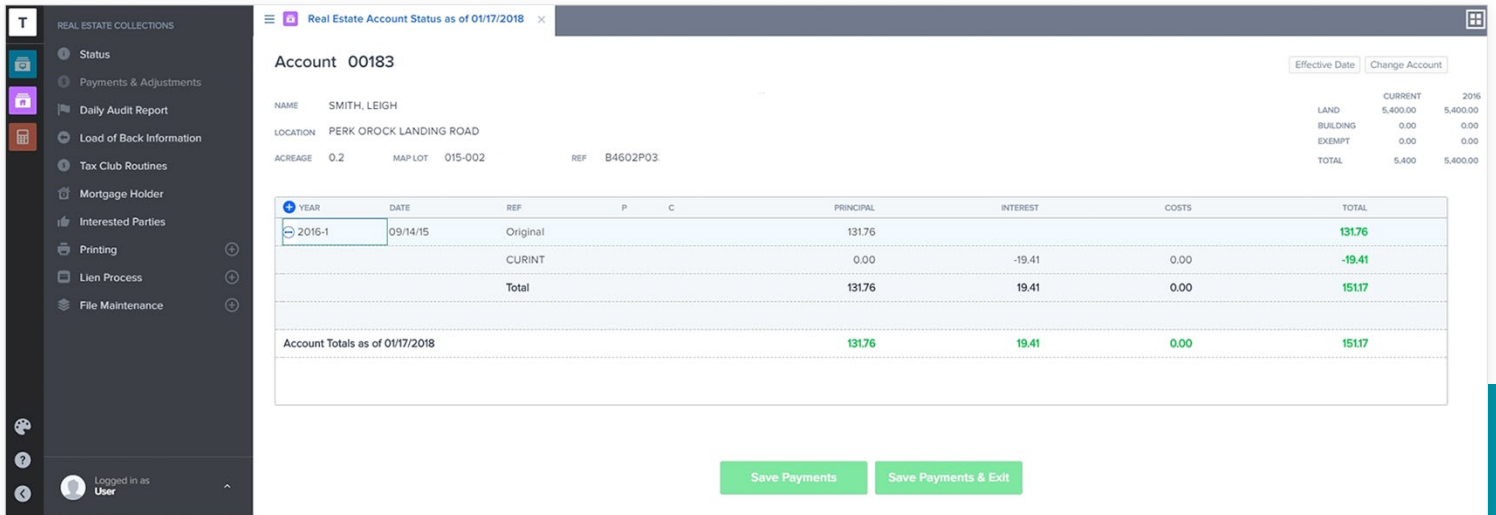

Core Benefits of Wisej

Going from Windows to the Web is a large change for programmers. For Harris, it was essential to leverage the existing investment in business logic and approach a low-risk high-speed modernization approach. Dave continues: “Our new product will be available for our

customers much faster than it would have if we had decided to take another route.”. This comes with a positive side effect: “Wisej wraps up a lot of the web functionality and developers can still write code similarly to the way they did for Windows applications making for an easier transition.”

Proven Code Stack, Up To Date Technology, Modernized Ui

The outcome so far is truly promising. Within a matter of two years, the entire suite of applications will be taken from 150 separate VB6 applications into a unified, modern, and integrated web-based solution. Independent UI experts have designed the new User Interface for Harris’ web software suite, and thanks to Wisej’s theming engine, the existing code works the new UI to deliver beautiful screens and a much-improved user experience.

Customers benefit from new search functionality, a multi-tab interface, a customized home screen, and many more new features based on all the capabilities built-in the Wisej platform.

Results Achieved

- New cross-platform browser-based technology.
- Broad accessibility for Internet-enabled devices.
- Easier installation & maintenance.
- Save $$ on hardware and deployment costs.
- Clean, simple, elegant modern user interface.
- Accessibility improvements.
- Short turnaround time.

info@wisej.com | wisej.com
+1-202-449-3778 | +1-800-440-7049